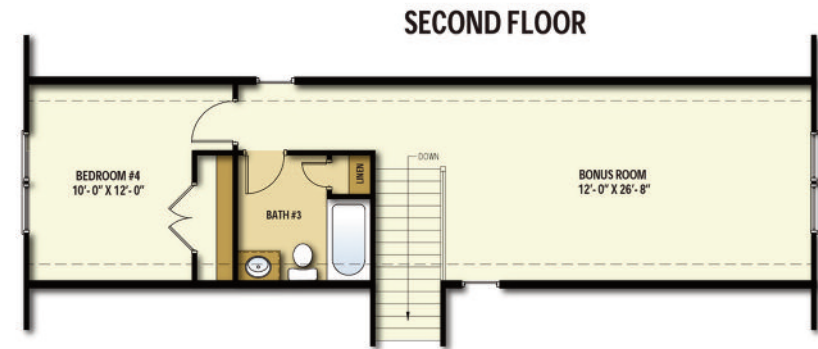

THE PRESERVE
AT TIDEWATER

The Cambridge

2,432 SQ FT
4 BEDROOMS/3 BATHS
2-CAR GARAGE

ThePreserveatTidewater.com

910.899.5145 • ThePreserve@FMBnewhomes.com • 105 Wax Myrtle Way • Sneads Ferry, NC 28460

* Prices, plans, dimensions, features, specifications, materials, and availability of homes or communities are subject to change without notice or obligation. Illustrations are artists depictions only and may differ from completed improvements.12/17